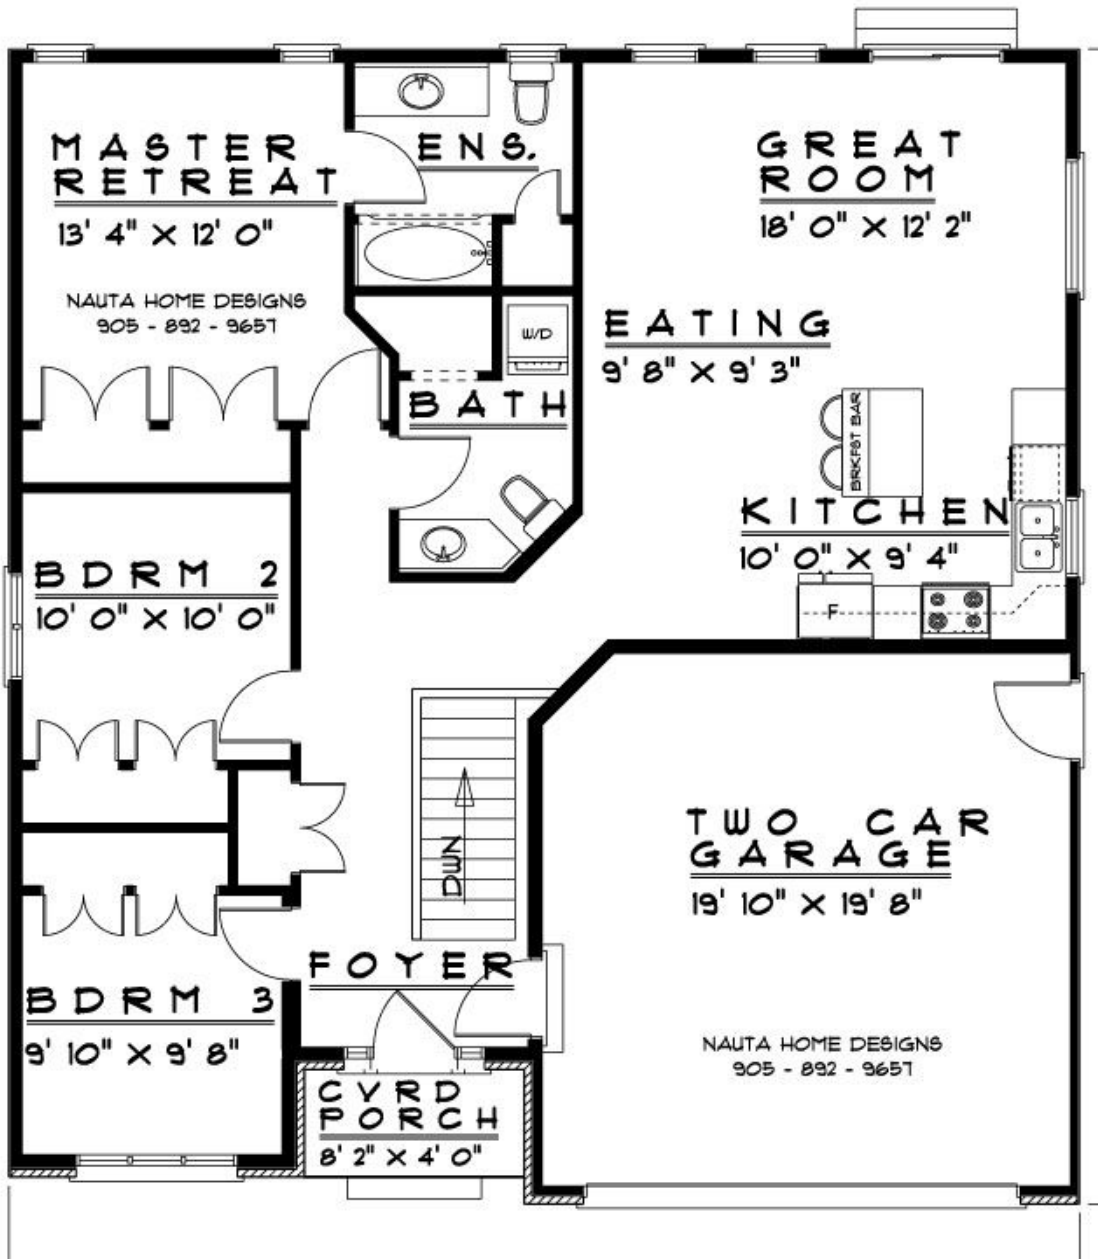

The Maple: 1251 square feet

Front Elevation

Rear Elevation

Floor Plan

All dimensions are approximate