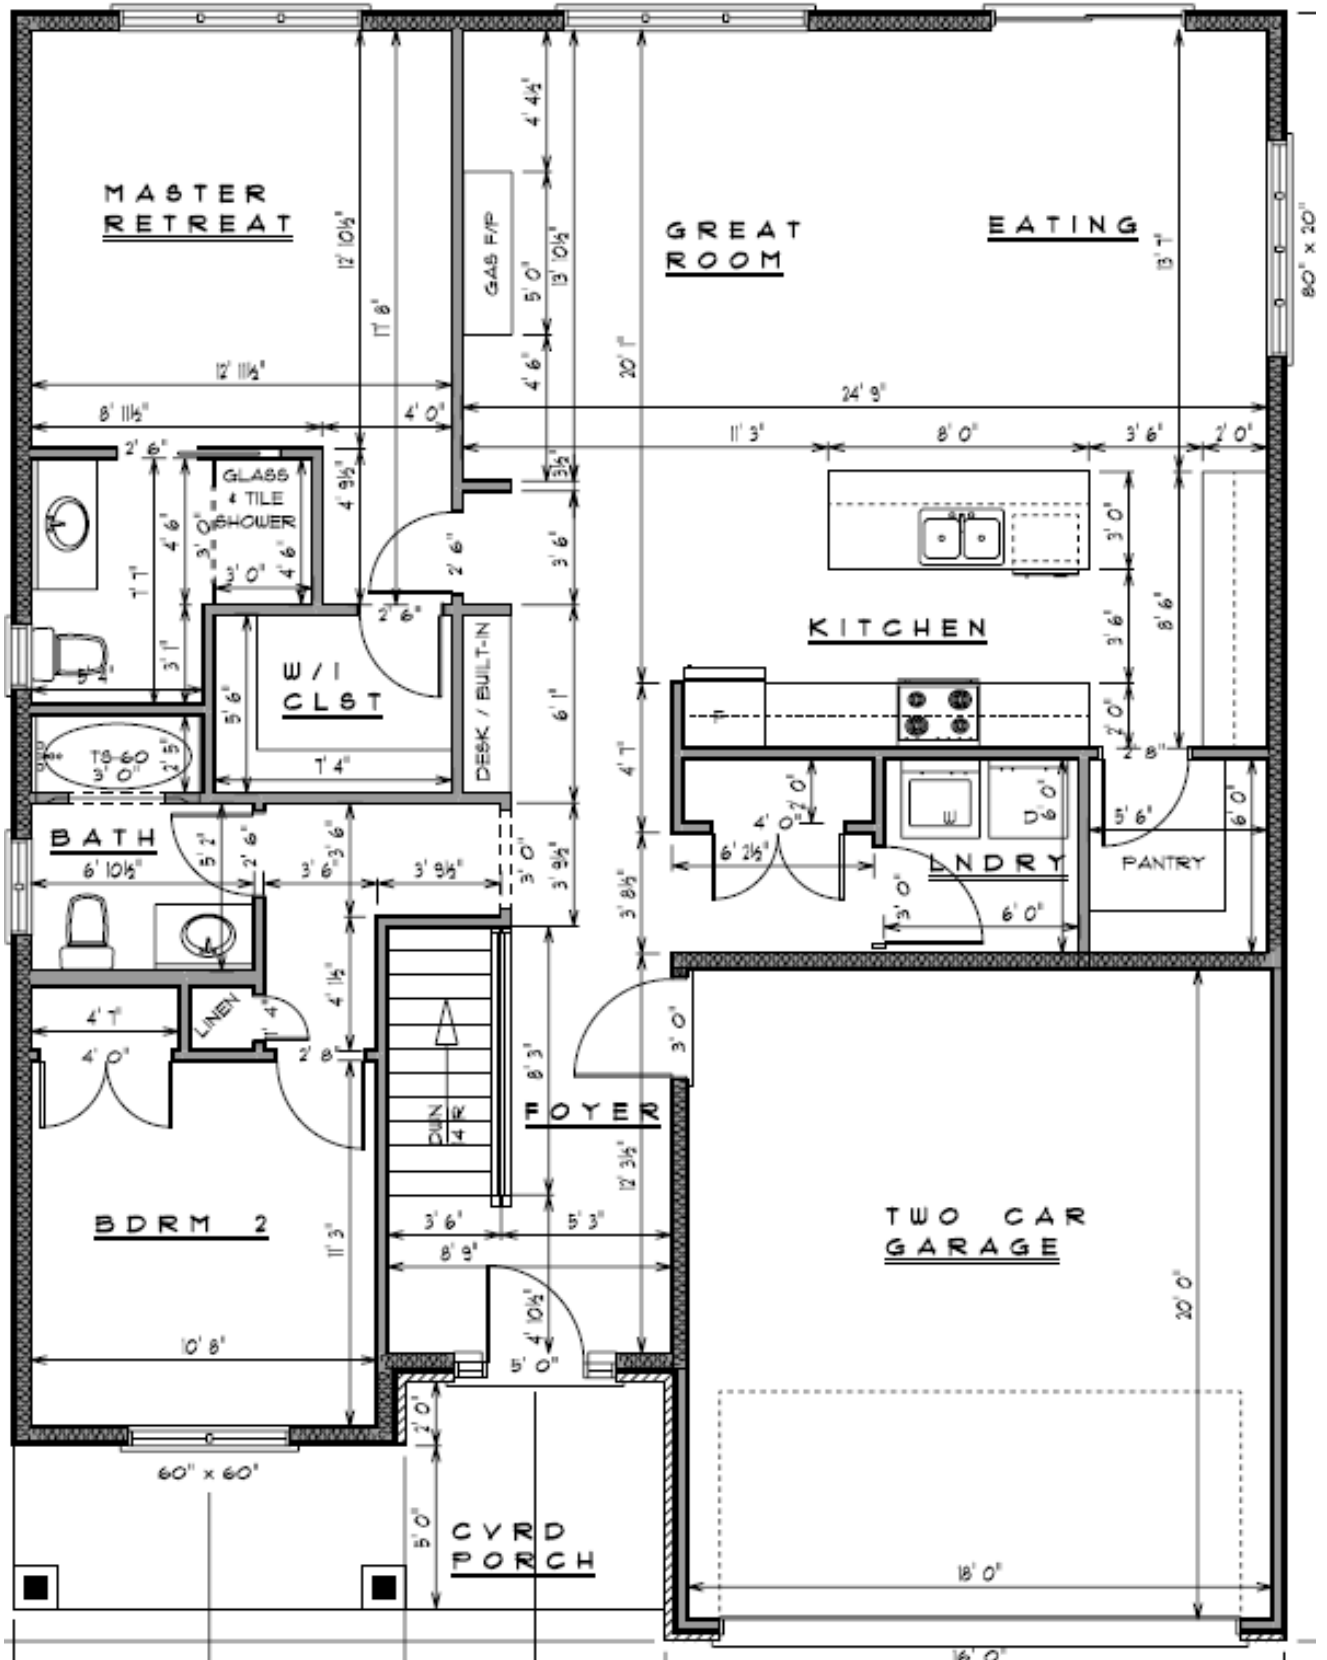

The Gables

Greenwood Landings of Coldwater

1440 SQFT

Front Elevation

Floor Plan

All dimensions are approximate

Digital Floor Plan

Main Floor
Elev. B