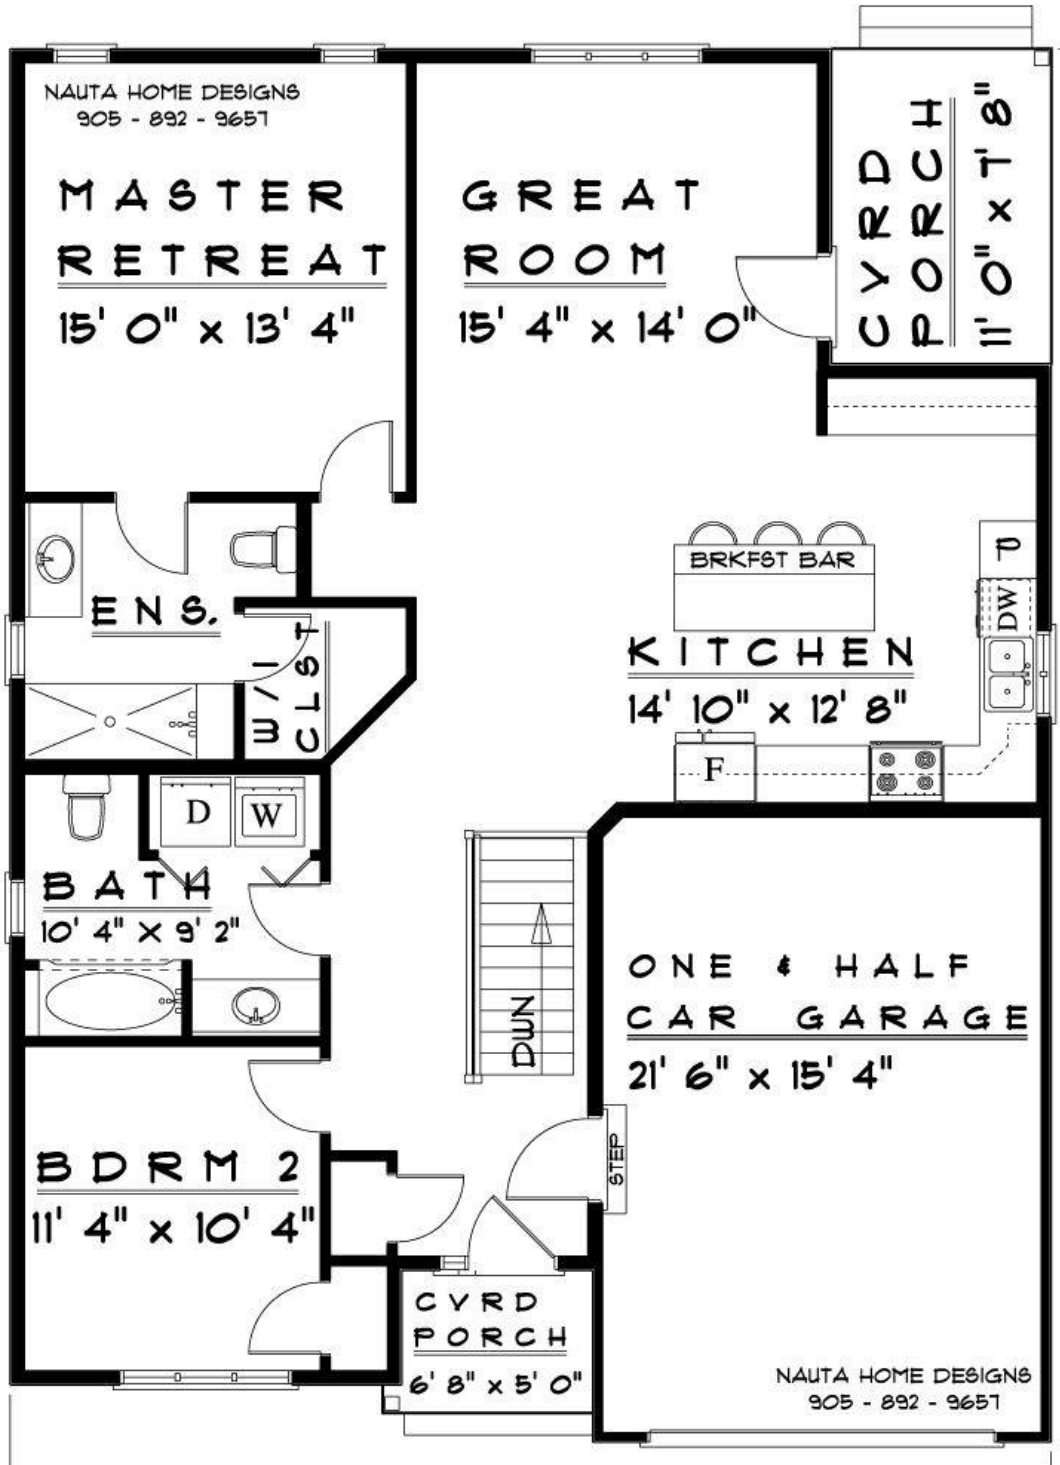

The Landings: 1273 SQFT

Front Elevation

Rear Elevation

Floor Plan

All dimensions are approximate